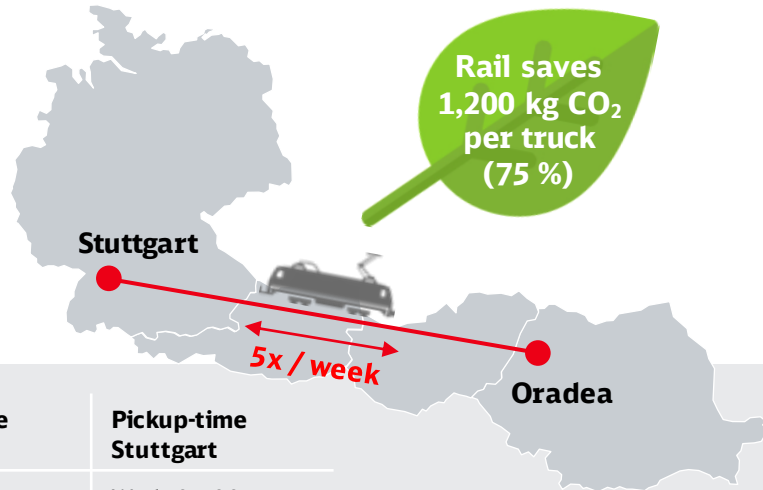

Cargo

# Trailer Romania Xpress

For all multimodal-compatible freight

## Directly from Stuttgart to Romania

- High-frequency shuttle system for craneable semi-trailer, swap bodies and container
- Reliable and fast without traffic jams and rest times
- Cost-effective as well as environmentally friendly without toll costs and with reduced CO<sub>2</sub> emissions
- Flexible booking options from low-cost fixed quotas to short-term spot bookings
- Our logistics specialists help you plan and execute your transport

### Your connections at a glance:

Cut-off time Stuttgart	Pickup-time Oradea	Cut-off time Oradea	Pickup-time Stuttgart
Mon: 20:15	Wed: 07:00	Mon: 19:00	Wed: 07:00
Tue: 20:15	Thu: 07:00	Tue: 19:00	Thu: 07:00
Wed: 20:15	Fri: 07:00	Wed: 19:00	Fri: 07:00
Thu: 20:15	Sat: 07:00	Thu: 19:00	Mon: 07:00
Fri: 20:15	Sun: 07:00	Fri: 19:00	Tue: 07:00